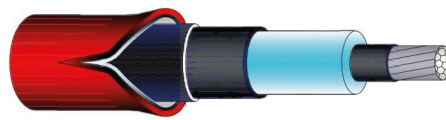

COLD SHRINKABLE JOINTS for MV polymeric insulated cables

ALL-IN-ONE fast installing joint for 1 core cable with wire or Al tube screen

The kit consists of a single cold shrinkable compact body with all components (stress control, insulating, semiconductive, metallic shielding, and outer protection) pre-assembled onto one removable support, which allows a rapid and easy installation of the joint. The use of solder or other devices for connection of the metallic shield is not required. Mechanical connector included in the kit.

CENELEC HD 629.1 S2, CEI 20-62/1

Single Core Polymeric Wire

Single Core Polymeric Al Tube

The use of solder or other devices for connection of the metallic shield is not required.

List of available kits. Mechanical connector included.

Famiglia Prodotti Type	Tensioni Voltage U ₀ /U/U _{max} [kV]	Sezioni Cavi Cable Range [mm ²]	Rif. Ordine Ordering Info	Variante Armatura Armouring	Variante Schermo Cable Shield	Lunghezza Length [mm]
EC GLS 89FR	12/20/24	70/95	EC GLS 2489FR U 095 □ □	X	W & A	600
		120/240	EC GLS 2489FR U 240 □ □	X	W & A	650
	19/33/36	50/95	EC GLS 3689FR U 095 □ □	X	W & A	700
		120/185	EC GLS 3689FR U 185 □ □	X	W & A	750