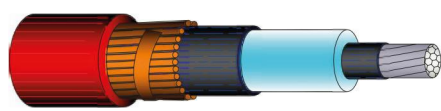

COLD SHRINKABLE JOINTS for MV polymeric insulated cables

ALL-IN-ONE fast installing joint for 1 core cable with wire or Al tube screen

The kit consists of a single cold shrinkable compact body with all components (stress control, insulating, semiconductive, metallic shielding, and outer protection) pre-assembled onto one removable support, which allows a rapid and easy installation of the joint. The use of solder or other devices for connection of the metallic shield is not required. Mechanical connector included in the kit.

CENELEC HD 629.1 S2, CEI 20-62/1

Single Core Polymeric Wire

Single Core Polymeric Al Tube

The use of solder or other devices for connection of the metallic shield is not required.

List of available kits. Mechanical connector included.

Famiglia Prodotti Type	Tensioni Voltage U ₀ /U/U _{max} [kV]	Sezioni Cavi Cable Range [mm ²]	Rif. Ordine Ordering Info	Variante Armatura Armouring	Variante Schermo Cable Shield	Lunghezza Length [mm]
EC GLS 89FR	12/20/24	70/95	EC GLS 2489FR U 095 □ □	X	W & A	600
		120/240	EC GLS 2489FR U 240 □ □	X	W & A	650
	19/33/36	50/95	EC GLS 3689FR U 095 □ □	X	W & A	700
		120/185	EC GLS 3689FR U 185 □ □	X	W & A	750