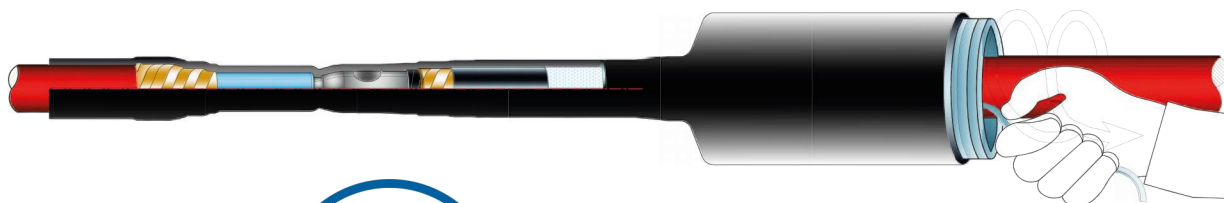

COLD SHRINKABLE JOINTS for MV polymeric insulated cables

ALL-IN-ONE fast installing joint for 1 core cable with wire or Al tube screen

The kit consists of a single cold shrinkable compact body with all components (stress control, insulating, semiconductive, metallic shielding, and outer protection) pre-assembled onto one removable support, which allows a rapid and easy installation of the joint. The use of solder or other devices for connection of the metallic shield is not required. Mechanical connector included in the kit.

CENELEC HD 629.1 S2, CEI 20-62/1

Single Core Polymeric Wire

Single Core Polymeric Al Tube

The use of solder or other devices for connection of the metallic shield is not required.

List of available kits. Mechanical connector included.

Famiglia Prodotti Type	Tensioni Voltage U ₀ /U/U _{max} [kV]	Sezioni Cavi Cable Range [mm ²]	Rif. Ordine Ordering Info	Variante Armatura Armouring	Variante Schermo Cable Shield	Lunghezza Length [mm]
EC GLS 89FR	12/20/24	70/95	EC GLS 2489FR U 095 □ □	X	W & A	600
		120/240	EC GLS 2489FR U 240 □ □	X	W & A	650
	19/33/36	50/95	EC GLS 3689FR U 095 □ □	X	W & A	700
		120/185	EC GLS 3689FR U 185 □ □	X	W & A	750