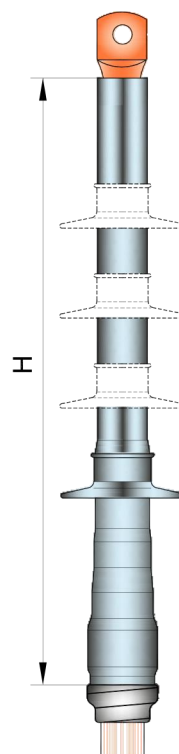

## Cold shrink outdoor termination for polymeric 1 core insulated cable and sheath for mechanical protection.

The kit consists of stress control element, cold-shrink anti-tracking bodies and cold-shrink rain sheds.

Compliant with standards  
CENELEC HD 629.1 S2, CEI 20-62/1

Single Core Polymeric Wire

Single Core Al Tube

List of kits available for use with crimp and mechanical lugs. Lugs not included.

Famiglia Prodotti Type	Tensioni Voltage U <sub>0</sub> /U/U <sub>max</sub> [kV]	Sezioni Cavi Cable Range [mm <sup>2</sup> ]	Rif. Ordine Ordering Info	Variante Armatura Armouring	Variante Schermo Cable Shield	H [mm]	Campane/Fase Rain Sheds/Core
EC TES 64 AR	12/20/24	50/95	EC TES 2464AR M 095 □ □	X	W & A	450	2
		120/240	EC TES 2464AR M 240 □ □	X	W & A	450	2
		300/400	EC TES 2464AR M 400 □ □	X	W & A	500	2
		500/630	EC TES 2464AR M 630 □ □	X	W & A	500	2
	19/33/36	35/70	EC TES 3664AR M 070 □ □	X	W & A	700	4
		95/240	EC TES 3664AR M 240 □ □	X	W & A	700	4
		300/400	EC TES 3664AR M 400 □ □	X	W & A	750	4
		500/630	EC TES 3664AR M 630 □ □	X	W & A	750	4