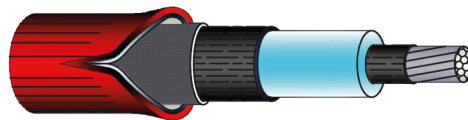

## ALL-IN-ONE fast installing joint for 1 core polymeric insulated cable with sheath for mechanical protection.

The kit consists of a single cold shrinkable compact body with all components (stress control, insulating, semiconductive, metallic shielding, and outer protection) pre-assembled onto one removable support, which allows a rapid and easy installation of the joint. The use of solder or other devices for connection of the metallic shield is not required. Mechanical connector included in the kit.

CENELEC HD 629.1 S2, CEI 20-62/1

Single Core Polymeric Wire

Single Core Al Tube

The use of solder or other devices for connection of the metallic shield is not required.

List of available kits. Mechanical locking connector included.

Famiglia Prodotti Type	Tensioni Voltage U <sub>0</sub> /U/U <sub>max</sub> [kV]	Sezioni Cavi Cable Range [mm <sup>2</sup> ]	Rif. Ordine Ordering Info	Variante Armatura Armouring	Variante Schermo Cable Shield	Lunghezza massima Max Length [mm]
EC GLS 89FRAR	12/20/24	70/95	EC GLS 2489FRAR U 095 □ □	X	W & A	600
		120/240	EC GLS 2489FRAR U 240 □ □	X	W & A	650
	19/33/36	50/95	EC GLS 2489FRAR U 095 □ □	X	W & A	700
		120/185	EC GLS 2489FRAR U 185 □ □	X	W & A	750