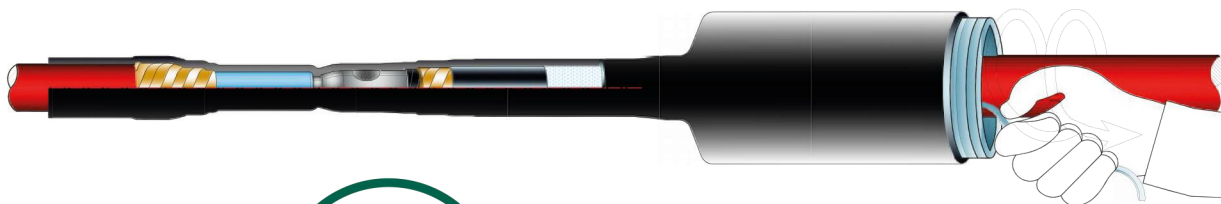

## ALL-IN-ONE fast installing joint for 1 core polymeric insulated cable with sheath for mechanical protection.

The kit consists of a single cold shrinkable compact body with all components (stress control, insulating, semiconductive, metallic shielding, and outer protection) pre-assembled onto one removable support, which allows a rapid and easy installation of the joint. The use of solder or other devices for connection of the metallic shield is not required. Mechanical connector included in the kit.

CENELEC HD 629.1 S2, CEI 20-62/1

Single Core Polymeric Wire

Single Core Al Tube

The use of solder or other devices for connection of the metallic shield is not required.

List of available kits. Mechanical locking connector included.

Famiglia Prodotti Type	Tensioni Voltage U <sub>0</sub> /U/U <sub>max</sub> [kV]	Sezioni Cavi Cable Range [mm <sup>2</sup> ]	Rif. Ordine Ordering Info	Variante Armatura Armouring	Variante Schermo Cable Shield	Lunghezza massima Max Length [mm]
EC GLS 89FRAR	12/20/24	70/95	EC GLS 2489FRAR U 095 □ □	X	W & A	600
		120/240	EC GLS 2489FRAR U 240 □ □	X	W & A	650
	19/33/36	50/95	EC GLS 2489FRAR U 095 □ □	X	W & A	700
		120/185	EC GLS 2489FRAR U 185 □ □	X	W & A	750