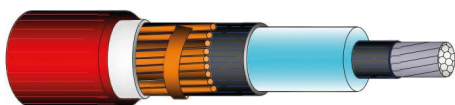

## ALL-IN-ONE fast installing joint for 1 core polymeric insulated cable with sheath for mechanical protection.

The kit consists of a single cold shrinkable compact body with all components (stress control, insulating, semiconductive, metallic shielding, and outer protection) pre-assembled onto one removable support, which allows a rapid and easy installation of the joint. The use of solder or other devices for connection of the metallic shield is not required. Mechanical connector included in the kit.

CENELEC HD 629.1 S2, CEI 20-62/1

Single Core Polymeric Wire

Single Core Al Tube

The use of solder or other devices for connection of the metallic shield is not required.

List of available kits. Mechanical locking connector included.

Famiglia Prodotti Type	Tensioni Voltage U <sub>0</sub> /U/U <sub>max</sub> [kV]	Sezioni Cavi Cable Range [mm <sup>2</sup> ]	Rif. Ordine Ordering Info	Variante Armatura Armouring	Variante Schermo Cable Shield	Lunghezza massima Max Length [mm]
EC GLS 89FRAR	12/20/24	70/95	EC GLS 2489FRAR U 095 □ □	X	W & A	600
		120/240	EC GLS 2489FRAR U 240 □ □	X	W & A	650
	19/33/36	50/95	EC GLS 2489FRAR U 095 □ □	X	W & A	700
		120/185	EC GLS 2489FRAR U 185 □ □	X	W & A	750