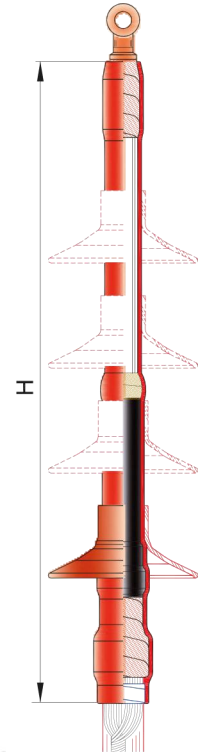

## Heat shrink outdoor termination for polymeric 1 core insulated cable and sheath for mechanical protection.

The kit consist of stress control and anti-tracking heat shrinkable sleeves and rain shed. Mastic ensures perfect sealing of the termination.

Compliant with standards

CENELEC HD 629.1 S2, CEI 20-62/1

Single Core Polymeric Wire

Single Core Al Tube

List of kits available for use with crimp and mechanical lugs. Lugs not included.

Famiglia Prodotti Type	Tensioni Voltage U <sub>0</sub> /U/U <sub>max</sub> [kV]	Sezioni Cavi Cable Range [mm <sup>2</sup> ]	Rif. Ordine Ordering Info	Variante Armatura Armouring	Variante Schermo Cable Shield	H [mm]	Campane/Fase Rain Sheds/Core
ET TES 75 AR	12/20/24	35/70	ET TES 2475AR M 070 □ □	X	W & A	450	3
		95/185	ET TES 2475AR M 185 □ □	X	W & A	450	3
		240/400	ET TES 2475AR M 400 □ □	X	W & A	500	3
		400/500	ET TES 2475AR M 500 □ □	X	W & A	500	3
	19/33/36	25/95	ET TES 3675AR M 095 □ □	X	W & A	550	4
		120/300	ET TES 3675AR M 300 □ □	X	W & A	550	4
		400/500	ET TES 3675AR M 500 □ □	X	W & A	600	4
		630	ET TES 3675AR M 630 □ □	X	W & A	600	4