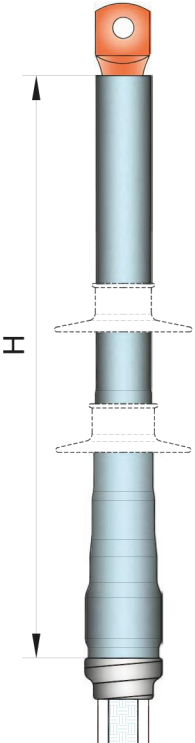

# COLD SHRINKABLE TERMINATIONS for MV polymeric cable

## Indoor termination for 1 core aerial type cable

The kit consists of stress control element, cold-shrink anti-tracking bodies as well as cold-shrink rain sheds where indicated.

Compliant with standards

CENELEC HD 629.1 S2, CEI 20-62/1

List of kits available for use with crimp and mechanical lugs. Lugs not included.

Famiglia Prodotti Type	Tensioni Voltage U <sub>0</sub> /U/U <sub>max</sub> [kV]	Sezioni Cavi Cable Range [mm <sup>2</sup> ]	Rif. Ordine Ordering Info	Variante Armatura Armouring	Variante Schermo Cable Shield	H [mm]	Campane/Fase Rain Sheds/Core
EC TIS 61	12/20/24	50/95	EC TIS 2461 M 095 □ □	X	A	450	0
		120/240	EC TIS 2461 M 240 □ □	X	A	450	0
		300/400	EC TIS 2462 M 400 □ □	X	A	450	0
		500/630	EC TIS 2461 M 630 □ □	X	A	450	0
	19/33/36	35/70	EC TIS 3661 M 070 □ □	X	A	700	2
		95/240	EC TIS 3661 M 240 □ □	X	A	700	2
		300/400	EC TIS 3661 M 400 □ □	X	A	750	2
		500/630	EC TIS 3661 M 630 □ □	X	A	750	2