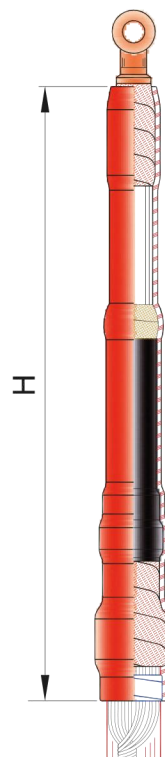

HEAT SHRINKABLE TERMINATIONS for MV polymeric cables

Indoor termination for 1 core cable with wire screen

The kit consists of stress control and anti-tracking heat shrinkable sleeves as well as rain sheds where indicated. Mastic ensures perfect sealing of the termination.

Compliant with standards
CENELEC HD 629.1 S2, CEI 20-62/1

Single Core Polymeric Wire

List of available kits suitable for crimp lugs. Lugs not included.

Famiglia Prodotti Type	Tensioni Voltage U ₀ /U/U _{max} [kV]	Sezioni Cavi Cable Range [mm ²]	Rif. Ordine Ordering Info	Variante Armatura Armouring	Variante Schermo Cable Shield	H [mm]	Campane/Fase Rain Sheds/Core
ETTIS 82	3,6/6/7,2	25/50	ET TIS 0782 M 050 □ □	X	W	300	0
		70/150	ET TIS 0782 M 150 □ □	X	W	300	0
		185/300	ET TIS 0782 M 300 □ □	X	W	300	0
		400/630	ET TIS 0782 M 630 □ □	X	W	300	0
	6,35/11/12	25/70	ET TIS 1282 M 070 □ □	X	W	350	0
		95/120	ET TIS 1282 M 120 □ □	X	W	350	0
		150/240	ET TIS 1282 M 240 □ □	X	W	350	0
		300/400	ET TIS 1282 M 400 □ □	X	W	350	0
		500/630	ET TIS 1282 M 630 □ □	X	W	350	0
	8,7/15/17,5	25/50	ET TIS 1782 M 050 □ □	X	W	350	0
		70/185	ET TIS 1782 M 185 □ □	X	W	350	0
		240/300	ET TIS 1782 M 300 □ □	X	W	350	0
		400/630	ET TIS 1782 M 630 □ □	X	W	350	0
	12/20/24	25/50	ET TIS 2482 M 050 □ □	X	W	400	0
		70/185	ET TIS 2482 M 185 □ □	X	W	400	0
		240/300	ET TIS 2482 M 300 □ □	X	W	400	0
		400/630	ET TIS 2482 M 630 □ □	X	W	400	0
	18/30/36	35/70	ET TIS 3082 M 070 □ □	X	W	500	0
		95/185	ET TIS 3082 M 185 □ □	X	W	500	0
		240/400	ET TIS 3082 M 400 □ □	X	W	500	0
500/630		ET TIS 3082 M 630 □ □	X	W	500	0	