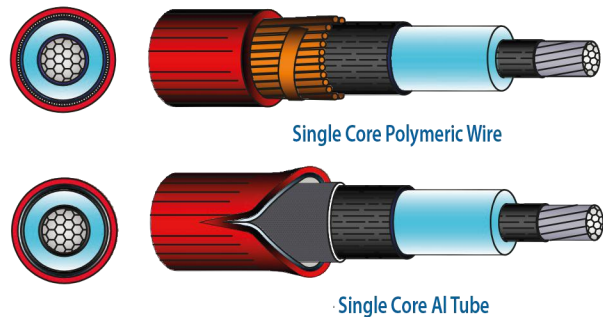

COLD SHRINKABLE TERMINATIONS for MV polymeric cable

Indoor termination for 1 core cable with wire or Al tube screen

The kit consists of stress control element, cold-shrink anti-tracking bodies as well as cold-shrink rain sheds where indicated.

Compliant with standards

CENELEC HD 629.1 S2, CEI 20-62/1

List of kits available for use with crimp and mechanical lugs. Lugs not included.

Famiglia Prodotti Type	Tensioni Voltage U ₀ /U/U _{max} [kV]	Sezioni Cavi Cable Range [mm ²]	Rif. Ordine Ordering Info	Variante Armatura Armouring	Variante Schermo Cable Shield	H [mm]	Campane/Fase Rain Sheds/Core
EC TIS 63	12/20/24	50/95	EC TIS 2463 M 095 □ □	X	W & A	400	0
		120/240	EC TIS 2463 M 240 □ □	X	W & A	400	0
		300/400	EC TIS 2463 M 400 □ □	X	W & A	450	0
		500/630	EC TIS 2463 M 630 □ □	X	W & A	450	0
	19/33/36	35/70	EC TIS 3663 M 070 □ □	X	W & A	700	2
		95/240	EC TIS 3663 M 240 □ □	X	W & A	700	2
		300/400	EC TIS 3663 M 400 □ □	X	W & A	750	2
		500/630	EC TIS 3663 M 630 □ □	X	W & A	750	2