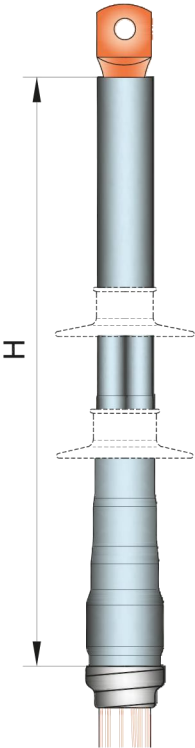

COLD SHRINKABLE TERMINATIONS for MV polymeric cable

Indoor termination for 1 core cable with wire or Al tube screen

The kit consists of stress control element, cold-shrink anti-tracking bodies as well as cold-shrink rain sheds where indicated.

Compliant with standards

CENELEC HD 629.1 S2, CEI 20-62/1

List of kits available for use with crimp and mechanical lugs. Lugs not included.

Famiglia Prodotti Type	Tensioni Voltage U ₀ /U/U _{max} [kV]	Sezioni Cavi Cable Range [mm ²]	Rif. Ordine Ordering Info	Variante Armatura Armouring	Variante Schermo Cable Shield	H [mm]	Campane/Fase Rain Sheds/Core
EC TIS 63	12/20/24	50/95	EC TIS 2463 M 095 □ □	X	W & A	400	0
		120/240	EC TIS 2463 M 240 □ □	X	W & A	400	0
		300/400	EC TIS 2463 M 400 □ □	X	W & A	450	0
		500/630	EC TIS 2463 M 630 □ □	X	W & A	450	0
	19/33/36	35/70	EC TIS 3663 M 070 □ □	X	W & A	700	2
		95/240	EC TIS 3663 M 240 □ □	X	W & A	700	2
		300/400	EC TIS 3663 M 400 □ □	X	W & A	750	2
		500/630	EC TIS 3663 M 630 □ □	X	W & A	750	2