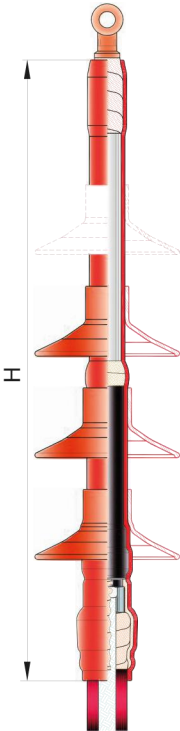

# HEAT SHRINKABLE TERMINATIONS for MV polymeric cables

## Outdoor termination for 1 core cable with wire or Al tube screen

The kit consists of stress control and anti-tracking heat shrinkable sleeves and rain sheds. Mastic ensures perfect sealing of the termination.

Compliant with standards  
CENELEC HD 629.1 S2, CEI 20-62/1

List of kits available for use with crimp and mechanical lugs. Lugs not included.

Famiglia Prodotti Type	Tensioni Voltage $U_0/U/U_{max}$ [kV]	Sezioni Cavi Cable Range [mm <sup>2</sup> ]	Rif. Ordine Ordering Info	Variante Armatura Armouring	Variante Schermo Cable Shield	H [mm]	Campane/Fase Rain Sheds/Core
ET TES 75	12/20/24	35/70	ET TES 2475 M 070 □ □	X	W & A	450	3
		95/185	ET TES 2475 M 185 □ □	X	W & A	450	3
		240/400	ET TES 2475 M 400 □ □	X	W & A	500	3
		400/500	ET TES 2475 M 500 □ □	X	W & A	500	3
	19/33/36	25/95	ET TES 3675 M 095 □ □	X	W & A	550	4
		120/300	ET TES 3675 M 300 □ □	X	W & A	550	4
		400/500	ET TES 3675 M 500 □ □	X	W & A	600	4
		630	ET TES 3675 M 630 □ □	X	W & A	600	4