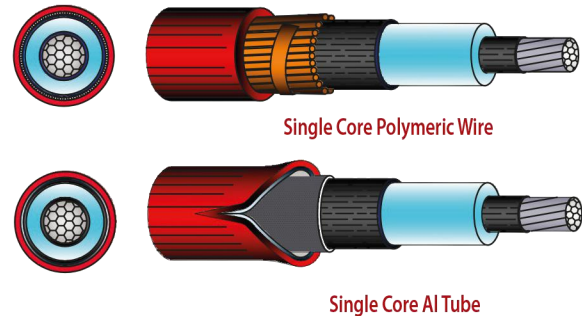

# HEAT SHRINKABLE TERMINATIONS for MV polymeric cables

## Outdoor termination for 1 core cable with wire or Al tube screen

The kit consists of stress control and anti-tracking heat shrinkable sleeves and rain sheds. Mastic ensures perfect sealing of the termination.

Compliant with standards  
CENELEC HD 629.1 S2, CEI 20-62/1

List of kits available for use with crimp and mechanical lugs. Lugs not included.

Famiglia Prodotti Type	Tensioni Voltage $U_0/U/U_{max}$ [kV]	Sezioni Cavi Cable Range [mm <sup>2</sup> ]	Rif. Ordine Ordering Info	Variante Armatura Armouring	Variante Schermo Cable Shield	H [mm]	Campane/Fase Rain Sheds/Core
ET TES 75	12/20/24	35/70	ET TES 2475 M 070 □ □	X	W & A	450	3
		95/185	ET TES 2475 M 185 □ □	X	W & A	450	3
		240/400	ET TES 2475 M 400 □ □	X	W & A	500	3
		400/500	ET TES 2475 M 500 □ □	X	W & A	500	3
	19/33/36	25/95	ET TES 3675 M 095 □ □	X	W & A	550	4
		120/300	ET TES 3675 M 300 □ □	X	W & A	550	4
		400/500	ET TES 3675 M 500 □ □	X	W & A	600	4
		630	ET TES 3675 M 630 □ □	X	W & A	600	4