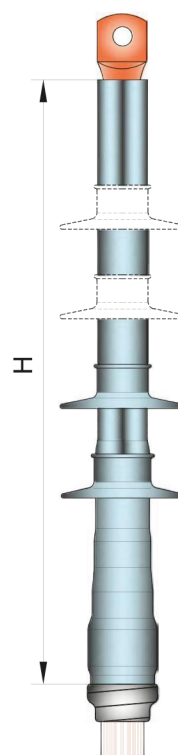

# COLD SHRINKABLE TERMINATIONS for MV polymeric cable

## Outdoor termination for 1 core cable with wire or Al tube screen

The kit consists of stress control element, cold-shrink anti-tracking bodies and rain sheds.

Compliant with standards  
CENELEC HD 629.1 S2, CEI 20-62/1

Single Core Polymeric Wire

Single Core Al Tube

List of kits available for use with crimp and mechanical lugs. Lugs not included.

Famiglia Prodotti Type	Tensioni Voltage U <sub>0</sub> /U/U <sub>max</sub> [kV]	Sezioni Cavi Cable Range [mm <sup>2</sup> ]	Rif. Ordine Ordering Info	Variante Armatura Armouring	Variante Schermo Cable Shield	H [mm]	Campane/Fase Rain Sheds/Core
EC TES 64	12/20/24	50/95	EC TES 2464 M 095 □ □	X	W & A	450	2
		120/240	EC TES 2464 M 240 □ □	X	W & A	450	2
		300/400	EC TES 2464 M 400 □ □	X	W & A	500	2
		500/630	EC TES 2464 M 630 □ □	X	W & A	500	2
	19/33/36	35/70	EC TES 3664 M 070 □ □	X	W & A	700	4
		95/240	EC TES 3664 M 240 □ □	X	W & A	700	4
		300/400	EC TES 3664 M 400 □ □	X	W & A	750	4
		500/630	EC TES 3664 M 630 □ □	X	W & A	750	4