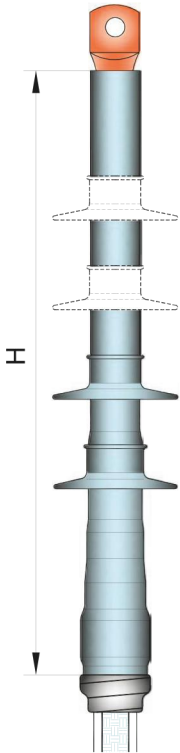

COLD SHRINKABLE TERMINATIONS for MV polymeric cable

Outdoor termination kit 1 core for aerial type cable

The kit consists of stress control element, cold-shrink anti-tracking bodies and rain sheds.

Compliant with standards
CENELEC HD 629.1 S2, CEI 20-62/1

List of kits available for use with crimp and mechanical lugs. Lugs not included.

Famiglia Prodotti Type	Tensioni Voltage $U_0/U/U_{max}$ [kV]	Sezioni Cavi Cable Range [mm ²]	Rif. Ordine Ordering Info	Variante Armatura Armouring	Variante Schermo Cable Shield	H [mm]	Campane/Fase Rain Sheds/Core
EC TES 62	12/20/24	50/95	EC TES 2462 M 095 □ □	X	A	450	2
		120/240	EC TES 2462 M 240 □ □	X	A	450	2
		300/400	EC TES 2462 M 400 □ □	X	A	500	2
		500/630	EC TES 2462 M 630 □ □	X	A	500	2
	19/33/36	35/70	EC TES 3662 M 070 □ □	X	A	700	4
		95/240	EC TES 3662 M 240 □ □	X	A	700	4
		300/400	EC TES 3662 M 400 □ □	X	A	750	4
		500/630	EC TES 3662 M 630 □ □	X	A	750	4