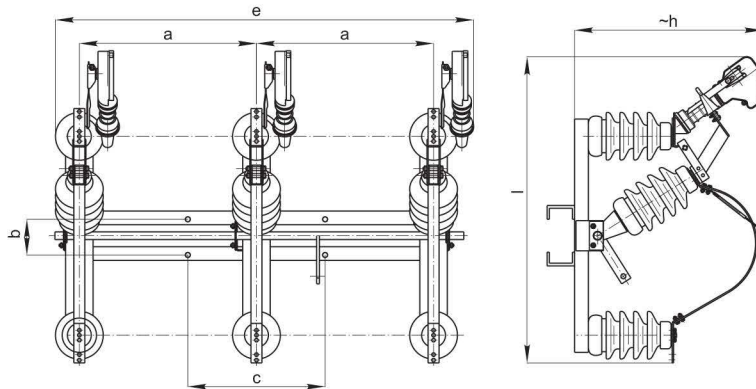

# On-load Disconnecting Switches for outdoor horizontal mounting

Type	Order No	Rated voltage	Rated current	Short time current	Peak current	Test Voltage				Weight
						AC		Impulse	1,2/50 $\mu$ s	
						between current-carrying parts and earth	between open contacts	between current-carrying parts and earth	between open contacts	
		kV	A	kAeff	kAmax	kV	kV	kV	kV	kg
ROSM POCM	7712400	12	400	16	40	35	45	75	85	110
	7712630	12	630	16	40	35	45	75	85	110
	7724400	24	400	16	40	55	75	125	145	160
	7724630	24	630	16	40	55	75	125	145	160

ROSM

ROSM	Dimensions					
kV	a	b	c	e	h	i
	mm					
12	450	170	170	1130	835	1000
24	645	170	410	1525	945	1120