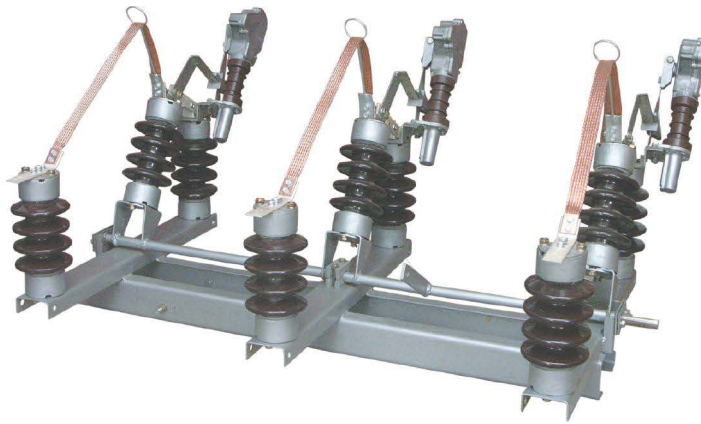

# On-load Disconnecting Switches for outdoor horizontal mounting

Type	Order No	Rated voltage	Rated current	Short time current	Peak current	Test Voltage				Weight
						AC		Impulse	1,2/50 $\mu$ s	
						between current-carrying parts and earth	between open contacts	between current-carrying parts and earth	between open contacts	
		kV	A	kAeff	kAmax	kV	kV	kV	kV	kg
ROSM POCM	7712400	12	400	16	40	35	45	75	85	110
	7712630	12	630	16	40	35	45	75	85	110
	7724400	24	400	16	40	55	75	125	145	160
	7724630	24	630	16	40	55	75	125	145	160

ROSM

ROSM	Dimensions					
kV	a	b	c	e	h	i
	mm					
12	450	170	170	1130	835	1000
24	645	170	410	1525	945	1120